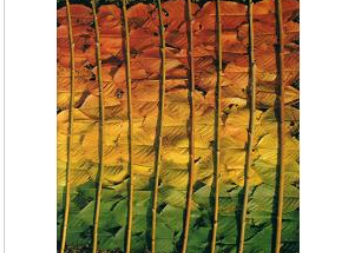

NILS UDO Cherry tree leaves